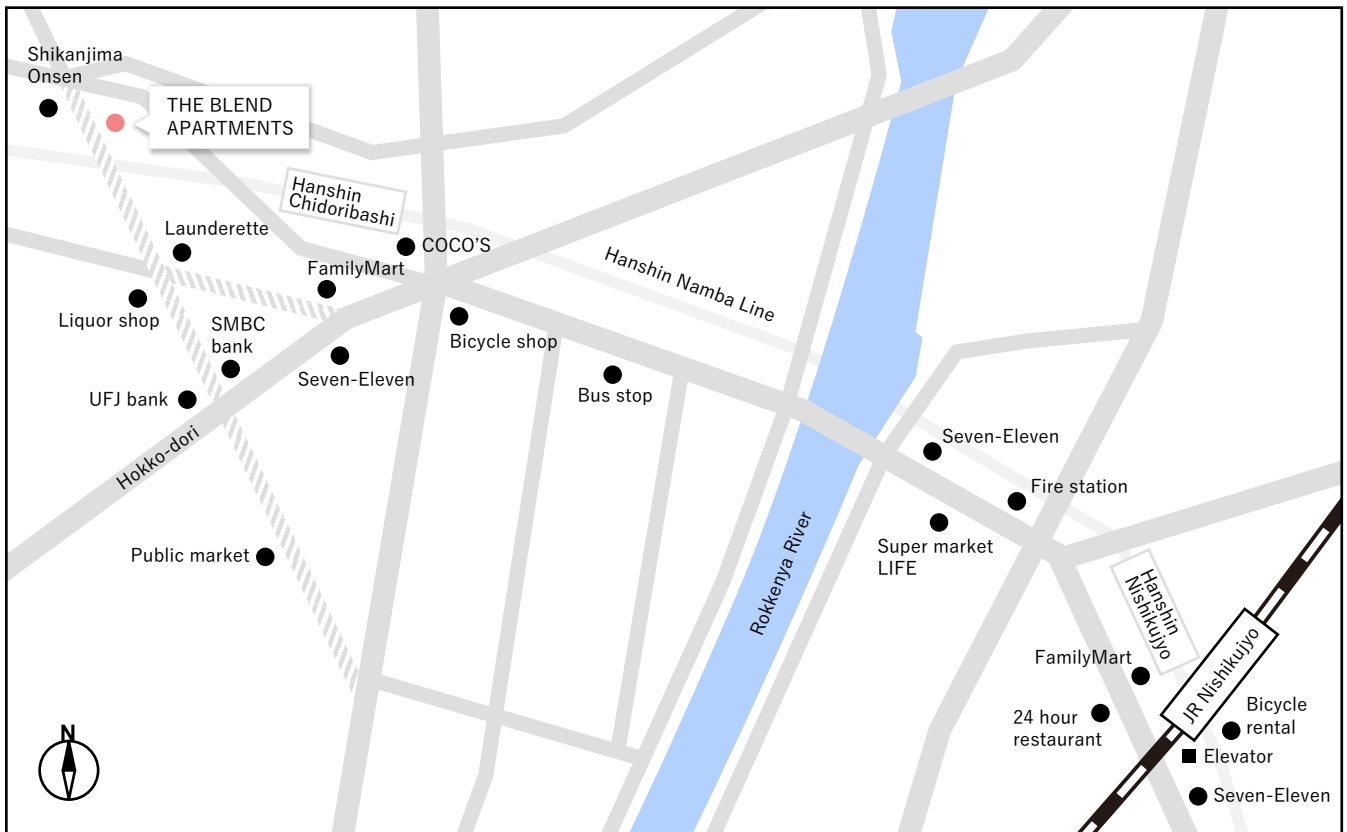

MAP

Shopping arcade

1 Chome-4-16 Shikanjima, Konohana-ku, Ōsaka-shi, Ōsaka-fu 554-0014